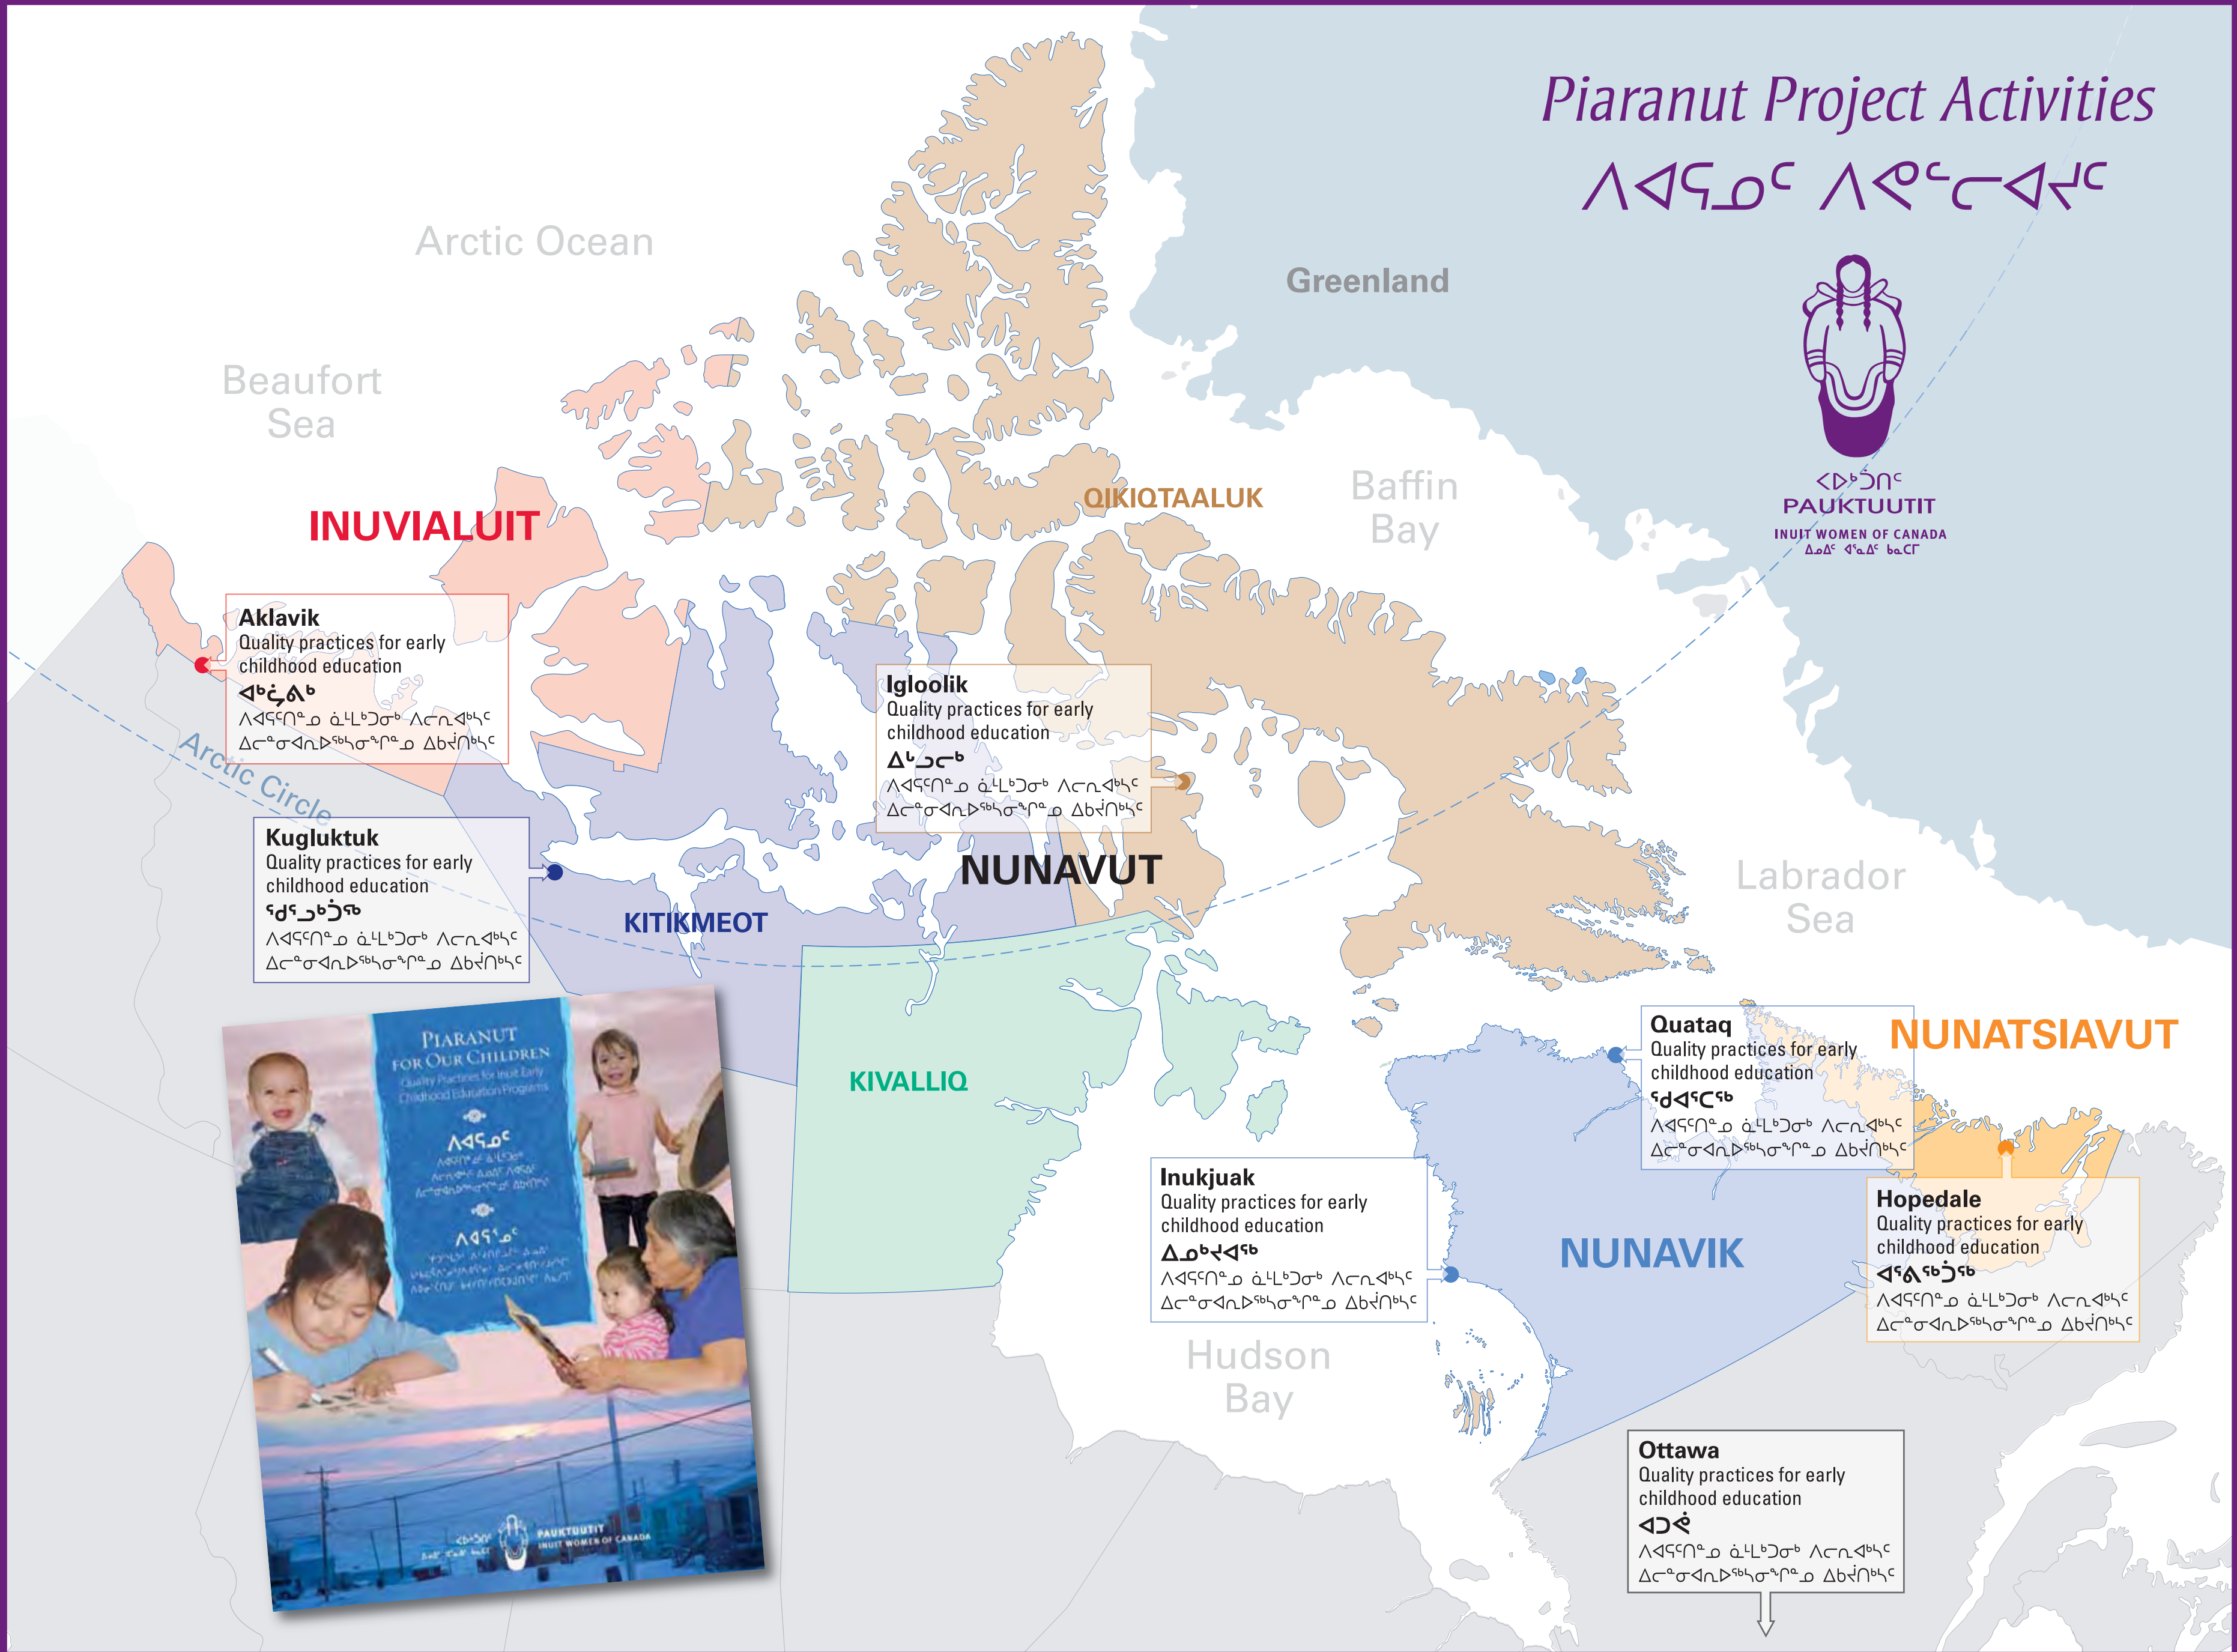

Piarnut Project Activities

ᐱᐳᑦᓄᑦ ᐱᑦᑦᑦᑦᑦᑦ

ᑦᑦᑦᑦᑦ
PAUKTUUTIT
 INUIT WOMEN OF CANADA
 ᐱᓄᐳᑦ ᐳᑦᐱᐳᑦ ᑲᐱᑦᑦ

Aklavik
 Quality practices for early
 childhood education
 ᐳᑦᑦᑦᑦᑦ
 ᐱᐳᑦᓄᑦ ᐱᑦᑦᑦᑦᑦ ᐱᑦᑦᑦᑦᑦ
 ᐳᑦᑦᑦᑦᑦᑦᑦᑦᑦᑦ ᐳᑦᑦᑦᑦᑦ

Igloolik
 Quality practices for early
 childhood education
 ᐳᑦᑦᑦᑦ
 ᐱᐳᑦᓄᑦ ᐱᑦᑦᑦᑦᑦ ᐱᑦᑦᑦᑦᑦ
 ᐳᑦᑦᑦᑦᑦᑦᑦᑦᑦᑦ ᐳᑦᑦᑦᑦᑦ

Kugluktuk
 Quality practices for early
 childhood education
 ᑦᑦᑦᑦᑦᑦ
 ᐱᐳᑦᓄᑦ ᐱᑦᑦᑦᑦᑦ ᐱᑦᑦᑦᑦᑦ
 ᐳᑦᑦᑦᑦᑦᑦᑦᑦᑦᑦ ᐳᑦᑦᑦᑦᑦ

Inukjuak
 Quality practices for early
 childhood education
 ᐳᑦᑦᑦᑦᑦ
 ᐱᐳᑦᓄᑦ ᐱᑦᑦᑦᑦᑦ ᐱᑦᑦᑦᑦᑦ
 ᐳᑦᑦᑦᑦᑦᑦᑦᑦᑦᑦ ᐳᑦᑦᑦᑦᑦ

Quataq
 Quality practices for early
 childhood education
 ᑦᑦᑦᑦᑦᑦ
 ᐱᐳᑦᓄᑦ ᐱᑦᑦᑦᑦᑦ ᐱᑦᑦᑦᑦᑦ
 ᐳᑦᑦᑦᑦᑦᑦᑦᑦᑦᑦ ᐳᑦᑦᑦᑦᑦ